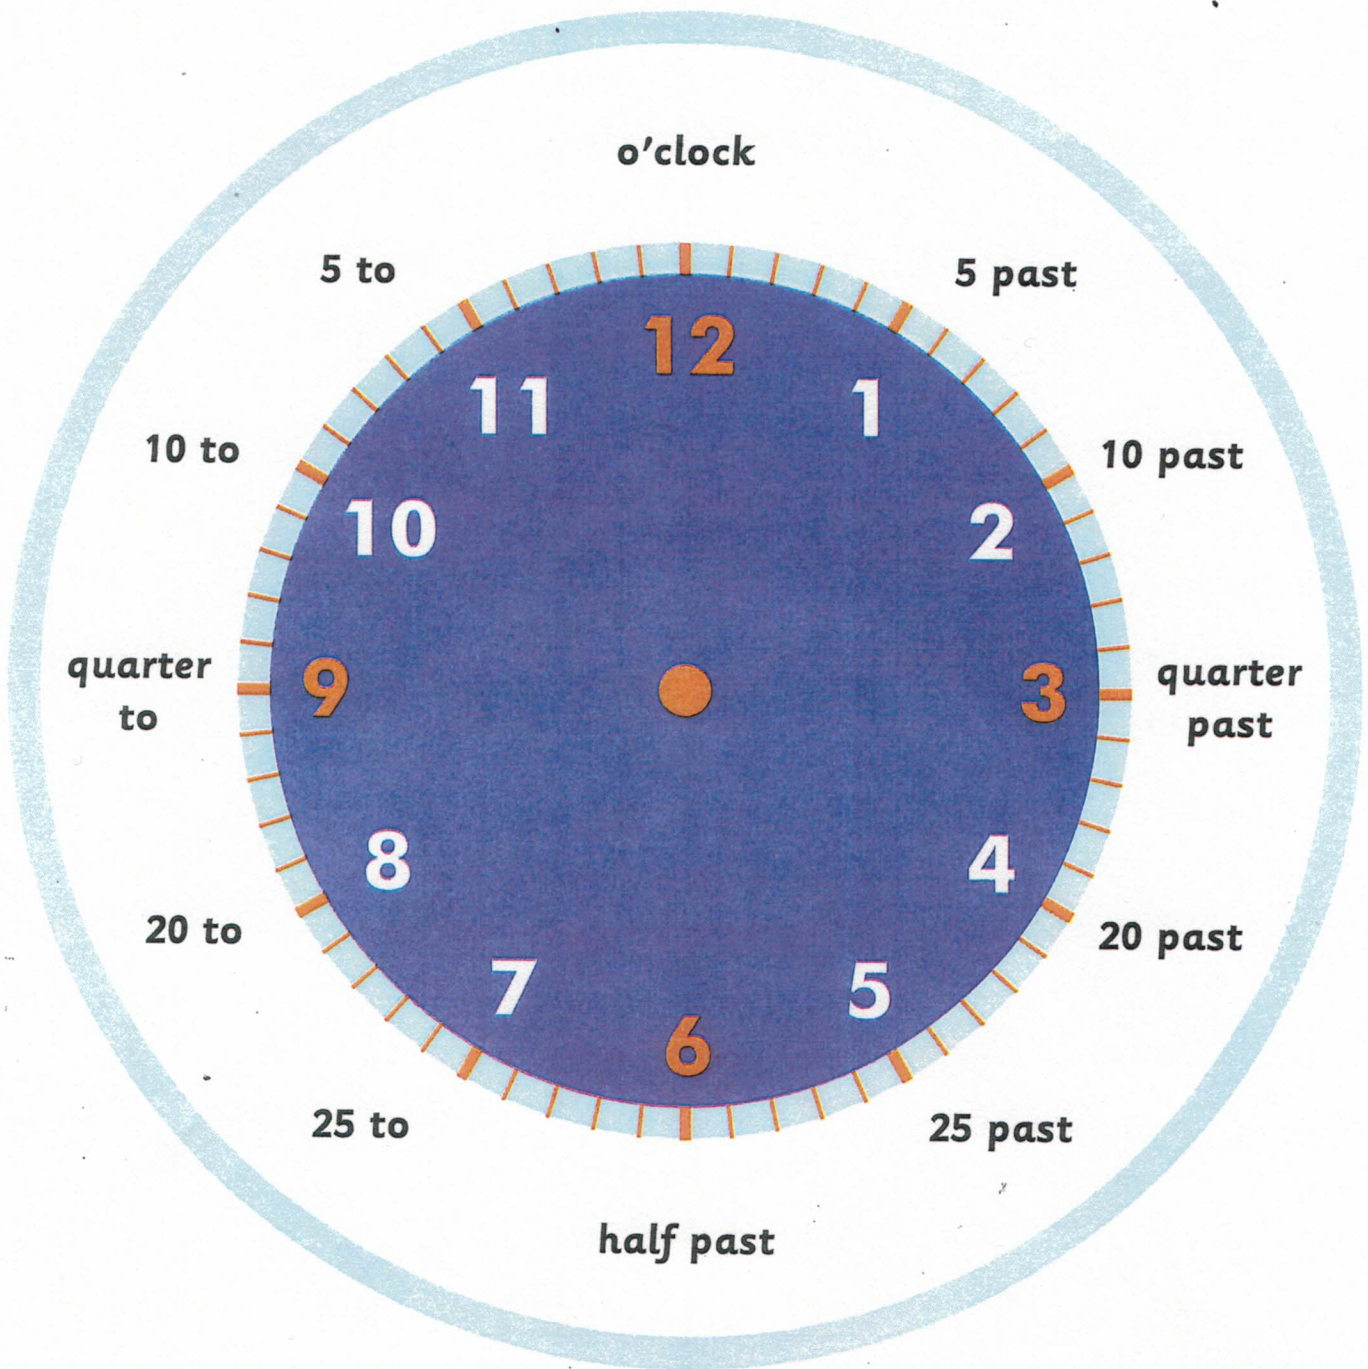

Time

Time

1 minute = 60 seconds

1 hour = 60 minutes

1 day = 24 hours

1 week = 7 days

1 year = 52 weeks and 1 day (365 days)